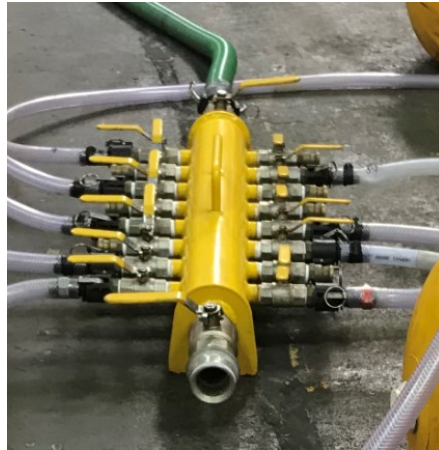

Lifeboat & Walkway Test Kits Complete Kit with Water Weight Load Bags, Manifold, Pump & Hoses

**Aluminium Air Powered Diaphragm Pump in Metal Frame
Pump Air Hose**

16 Way Manifold Powder Coated

**Suction Fill Hose
Discharge Hose**

Filling Hose Set - 4 x 6m - 4 x 5m - 4 x 4m - 4 x 3.5m

16 x 375kg Lifeboat Test Bags

2 x Rigid Plastic Pallet Boxes 1200 x 1000 x 760mm

JWA lifeboat test kits are a complete solution for the safe, efficient and accurate water weight load testing of lifeboats, walkways & structures. Durable, easily handled and with a wipe clean surface, the bags are fabricated from a tough PVC fabric with a load bearing structural polyester scrim, coated with PVC for durability & UV resistance.

Our hoses, manifold and pumps are all precision made from the highest quality material to ensure durability and value for money. Supplied complete in a fork lift/crane sling compatible, heavy duty plastic transit case ready to test.

Bag Sizes from 75KG to 500KG available.

Renowned the world over, JW Automarine has led the way in subsea and surface recovery & deployment airbags since 1972. Manufactured in the UK, our experienced technicians use the highest quality fabrics and materials to produce a product that can be relied upon in the harshest of environments.