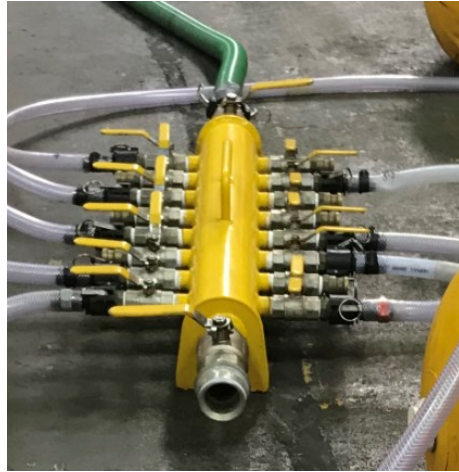

JWA Rentals Sales Service

Load Test Bags - Subsea Lifting & Buoyancy Bags - Lifeboat Testing Kits

Lifeboat & Walkway Test Kits Complete Kit with Water Weight Load Test Bags, Manifold, Pump & Hoses

A complete testing solution, supplied ready for use with all necessary equipment:

- Aluminium air powered diaphragm water pump
- Air hose for pump supply
- 16 way manifold for controlled water filling
- Suction Fill Hose
- Discharge Hose
- Filling Hose Set - 4 x 6m - 4 x 5m - 4 x 4m - 4 x 3.5m
- 16 x 375kg Lifeboat test bags

Supplied in 2 x rigid plastic pallet boxes - 1200 x 1000 x 760mm

JWA lifeboat test kits are a complete solution for the safe, efficient and accurate water weight load testing of lifeboats, walkways & structures. Durable, easily handled and with a wipe clean surface. JWA bags are fabricated from a tough PVC fabric with a load bearing polyester scrim, coated with PVC for durability & UV resistance. Bag Sizes from 75kg to 500kg available.

Our hoses, manifold and pumps are all precision made from the highest quality materials to ensure durability and value for money. Supplied complete in a fork lift/crane sling compatible, heavy duty plastic transit case c/w instructions for use and certification as required.